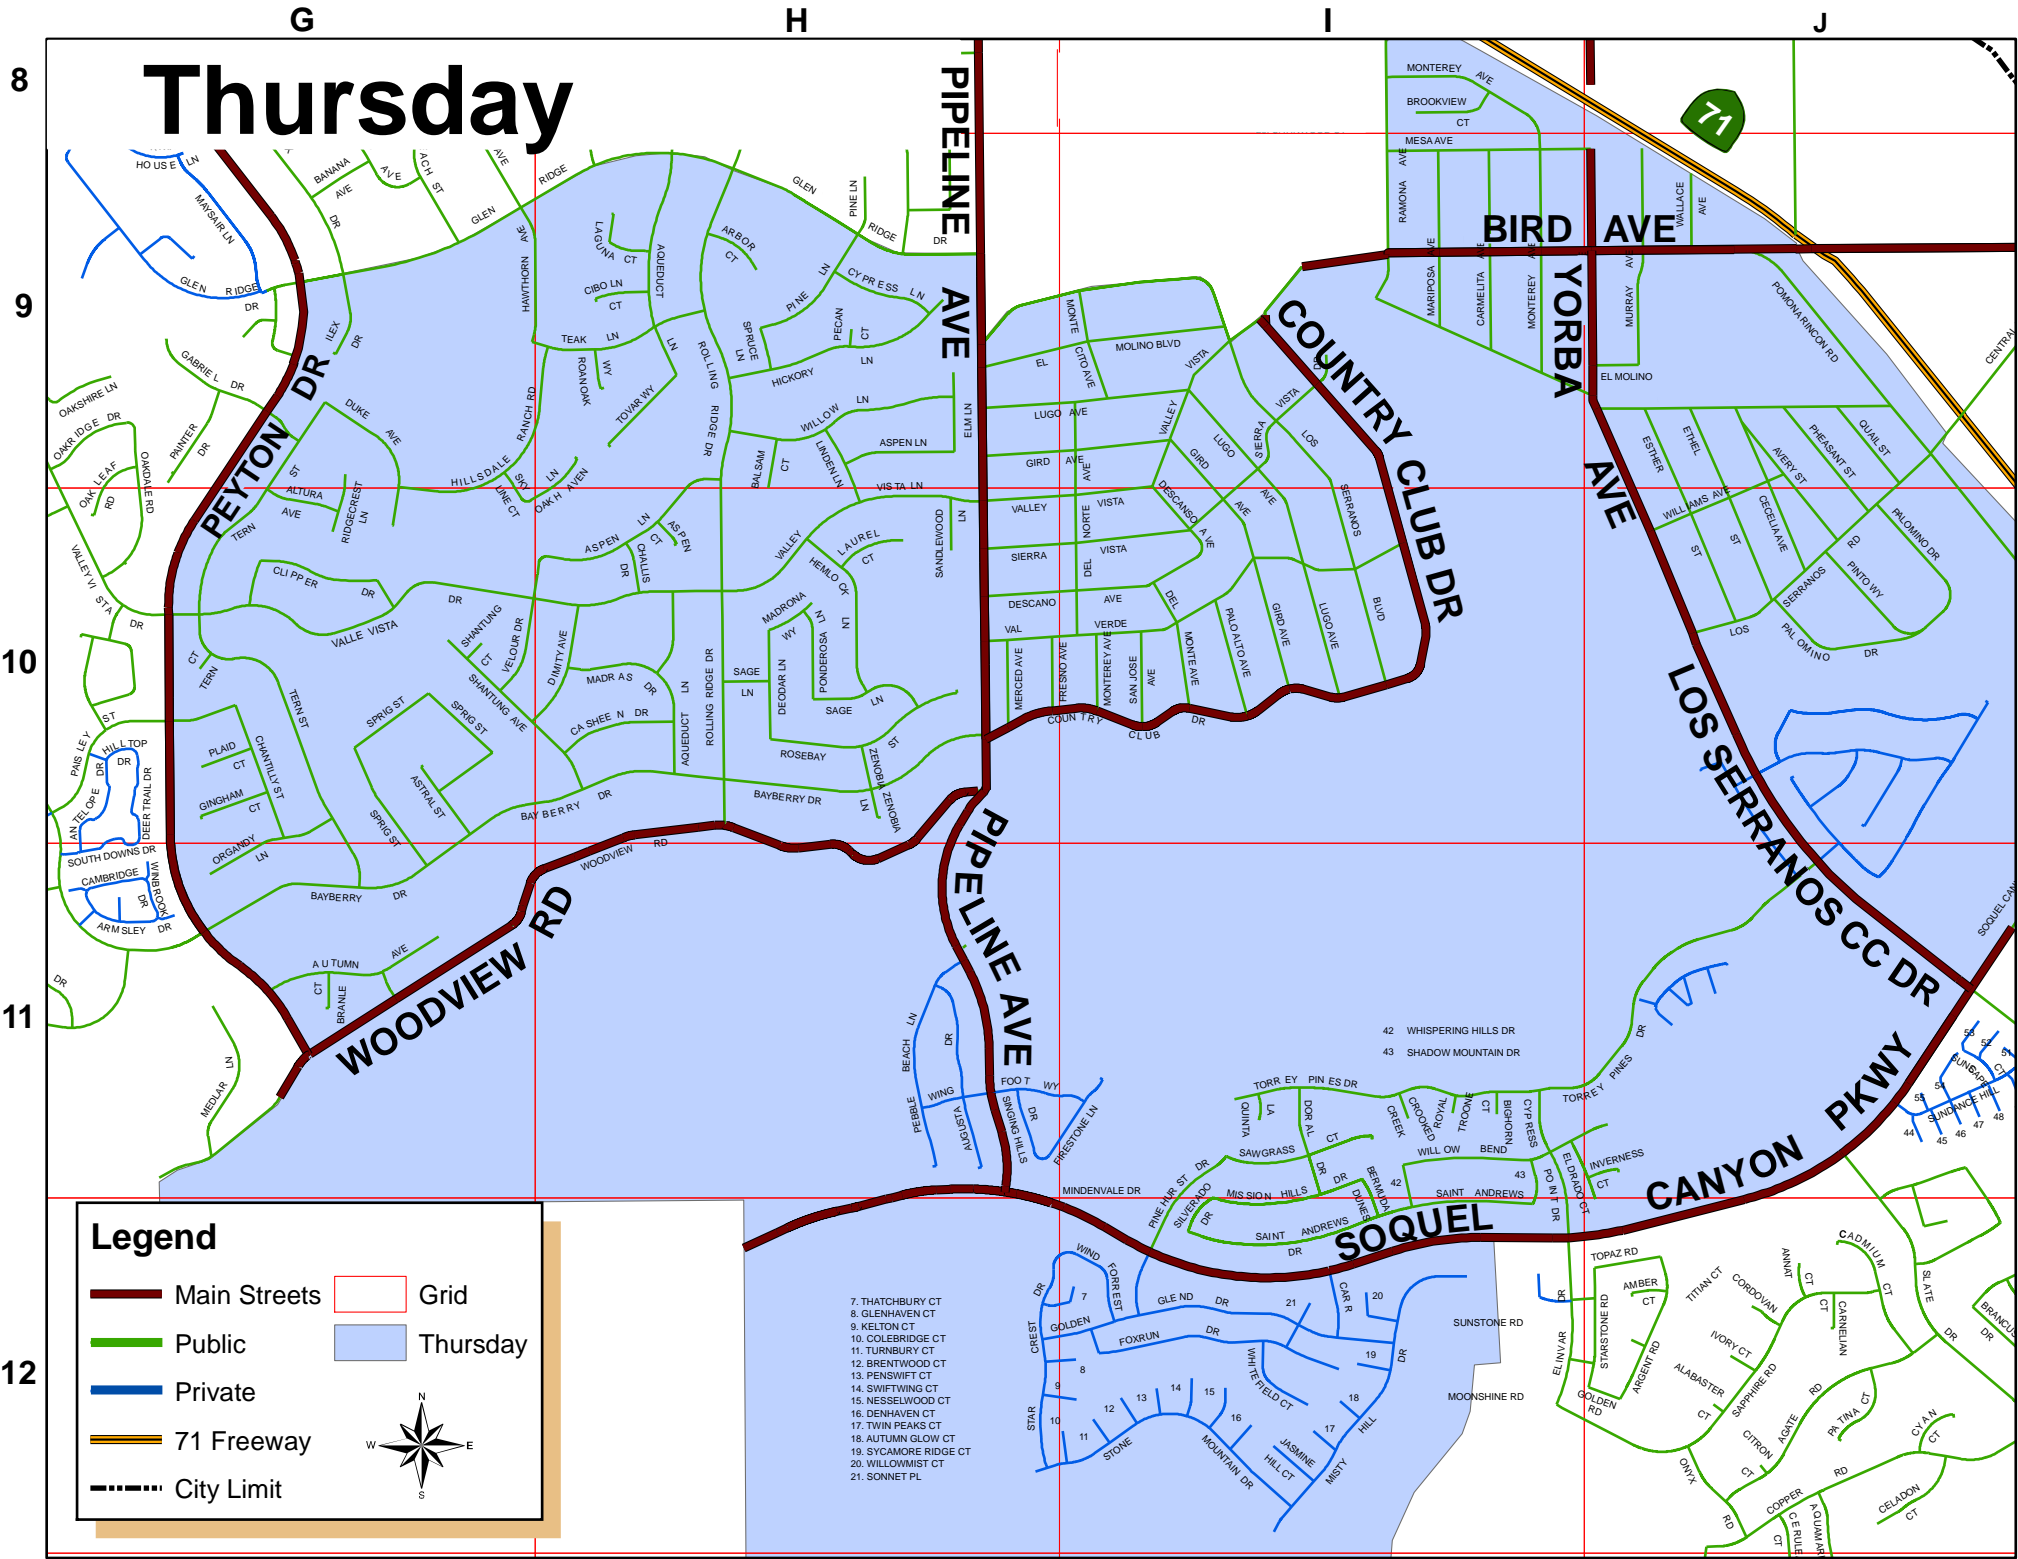

Thursday

Legend

- Main Streets
- Public
- Private
- 71 Freeway
- City Limit
- Grid
- Thursday

W   E
S   N

42. WHISPERING HILLS DR
43. SHADOW MOUNTAIN DR

SOQUEL