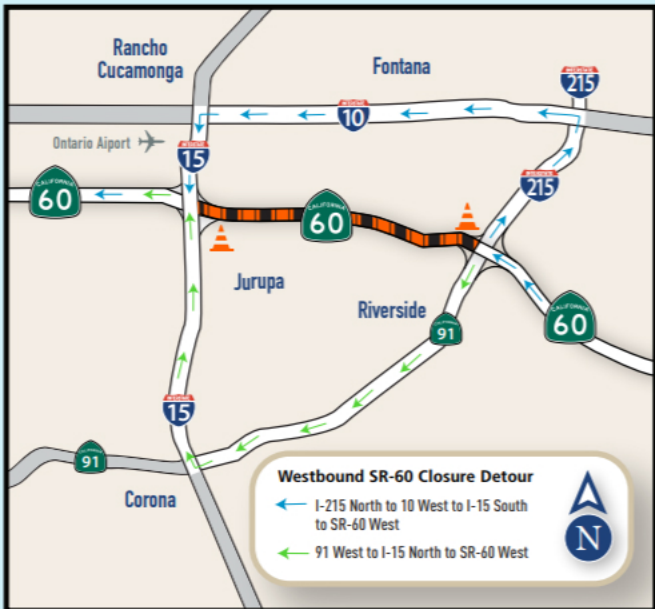

Westbound Detour

Westbound SR-60 Closure Detour

← I-215 North to I-10 West to I-15 South to SR-60 West

← SR-91 West to I-15 North to SR-60 West