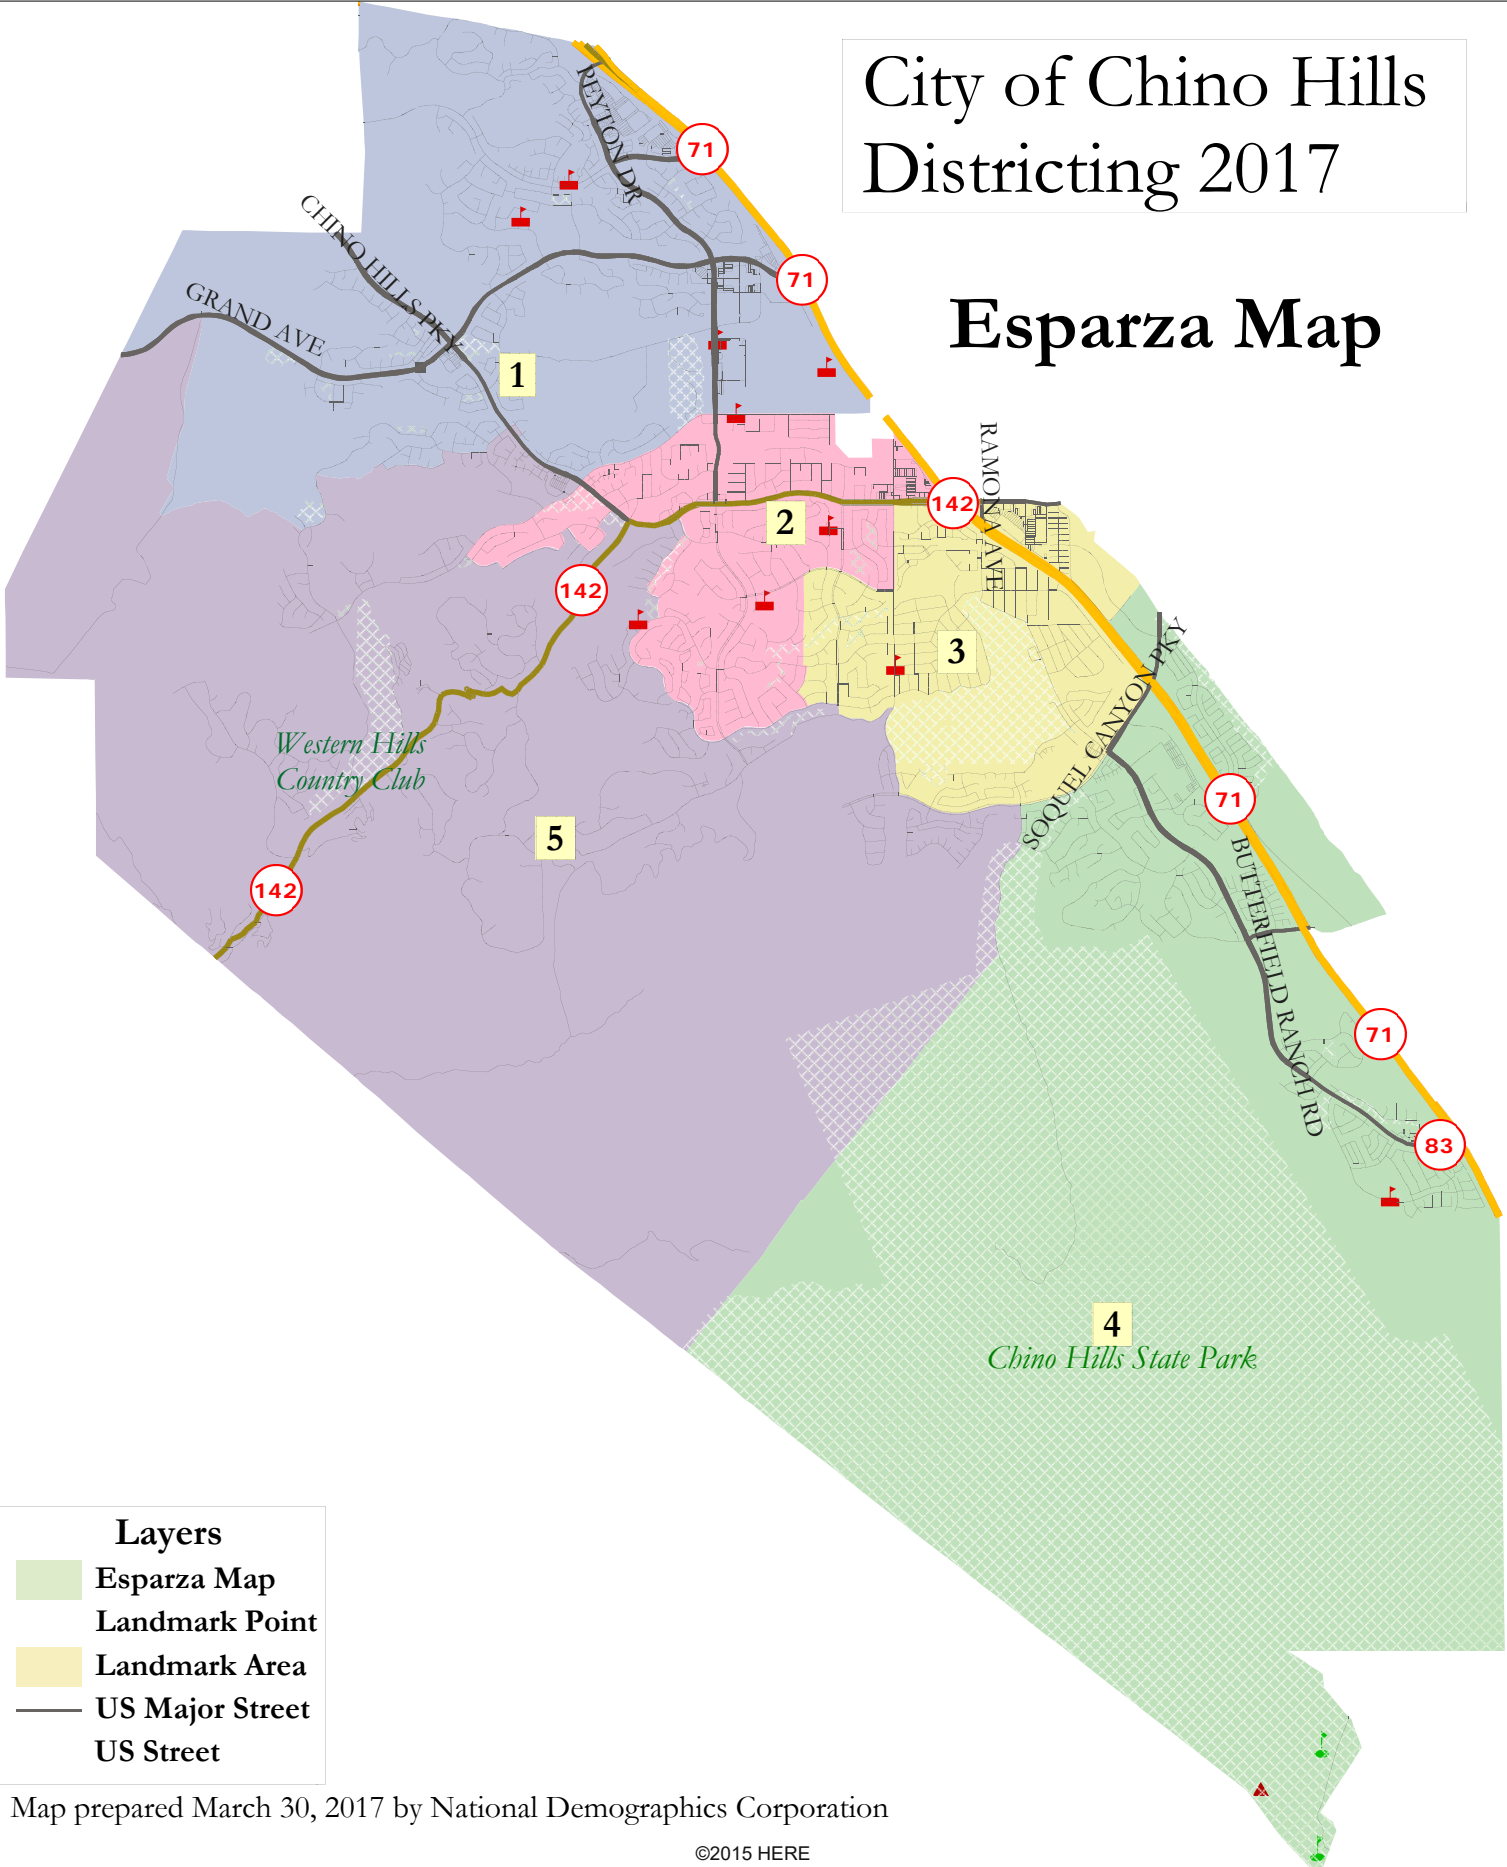

City of Chino Hills Districting 2017

Esparza Map

Map prepared March 30, 2017 by National Demographics Corporation