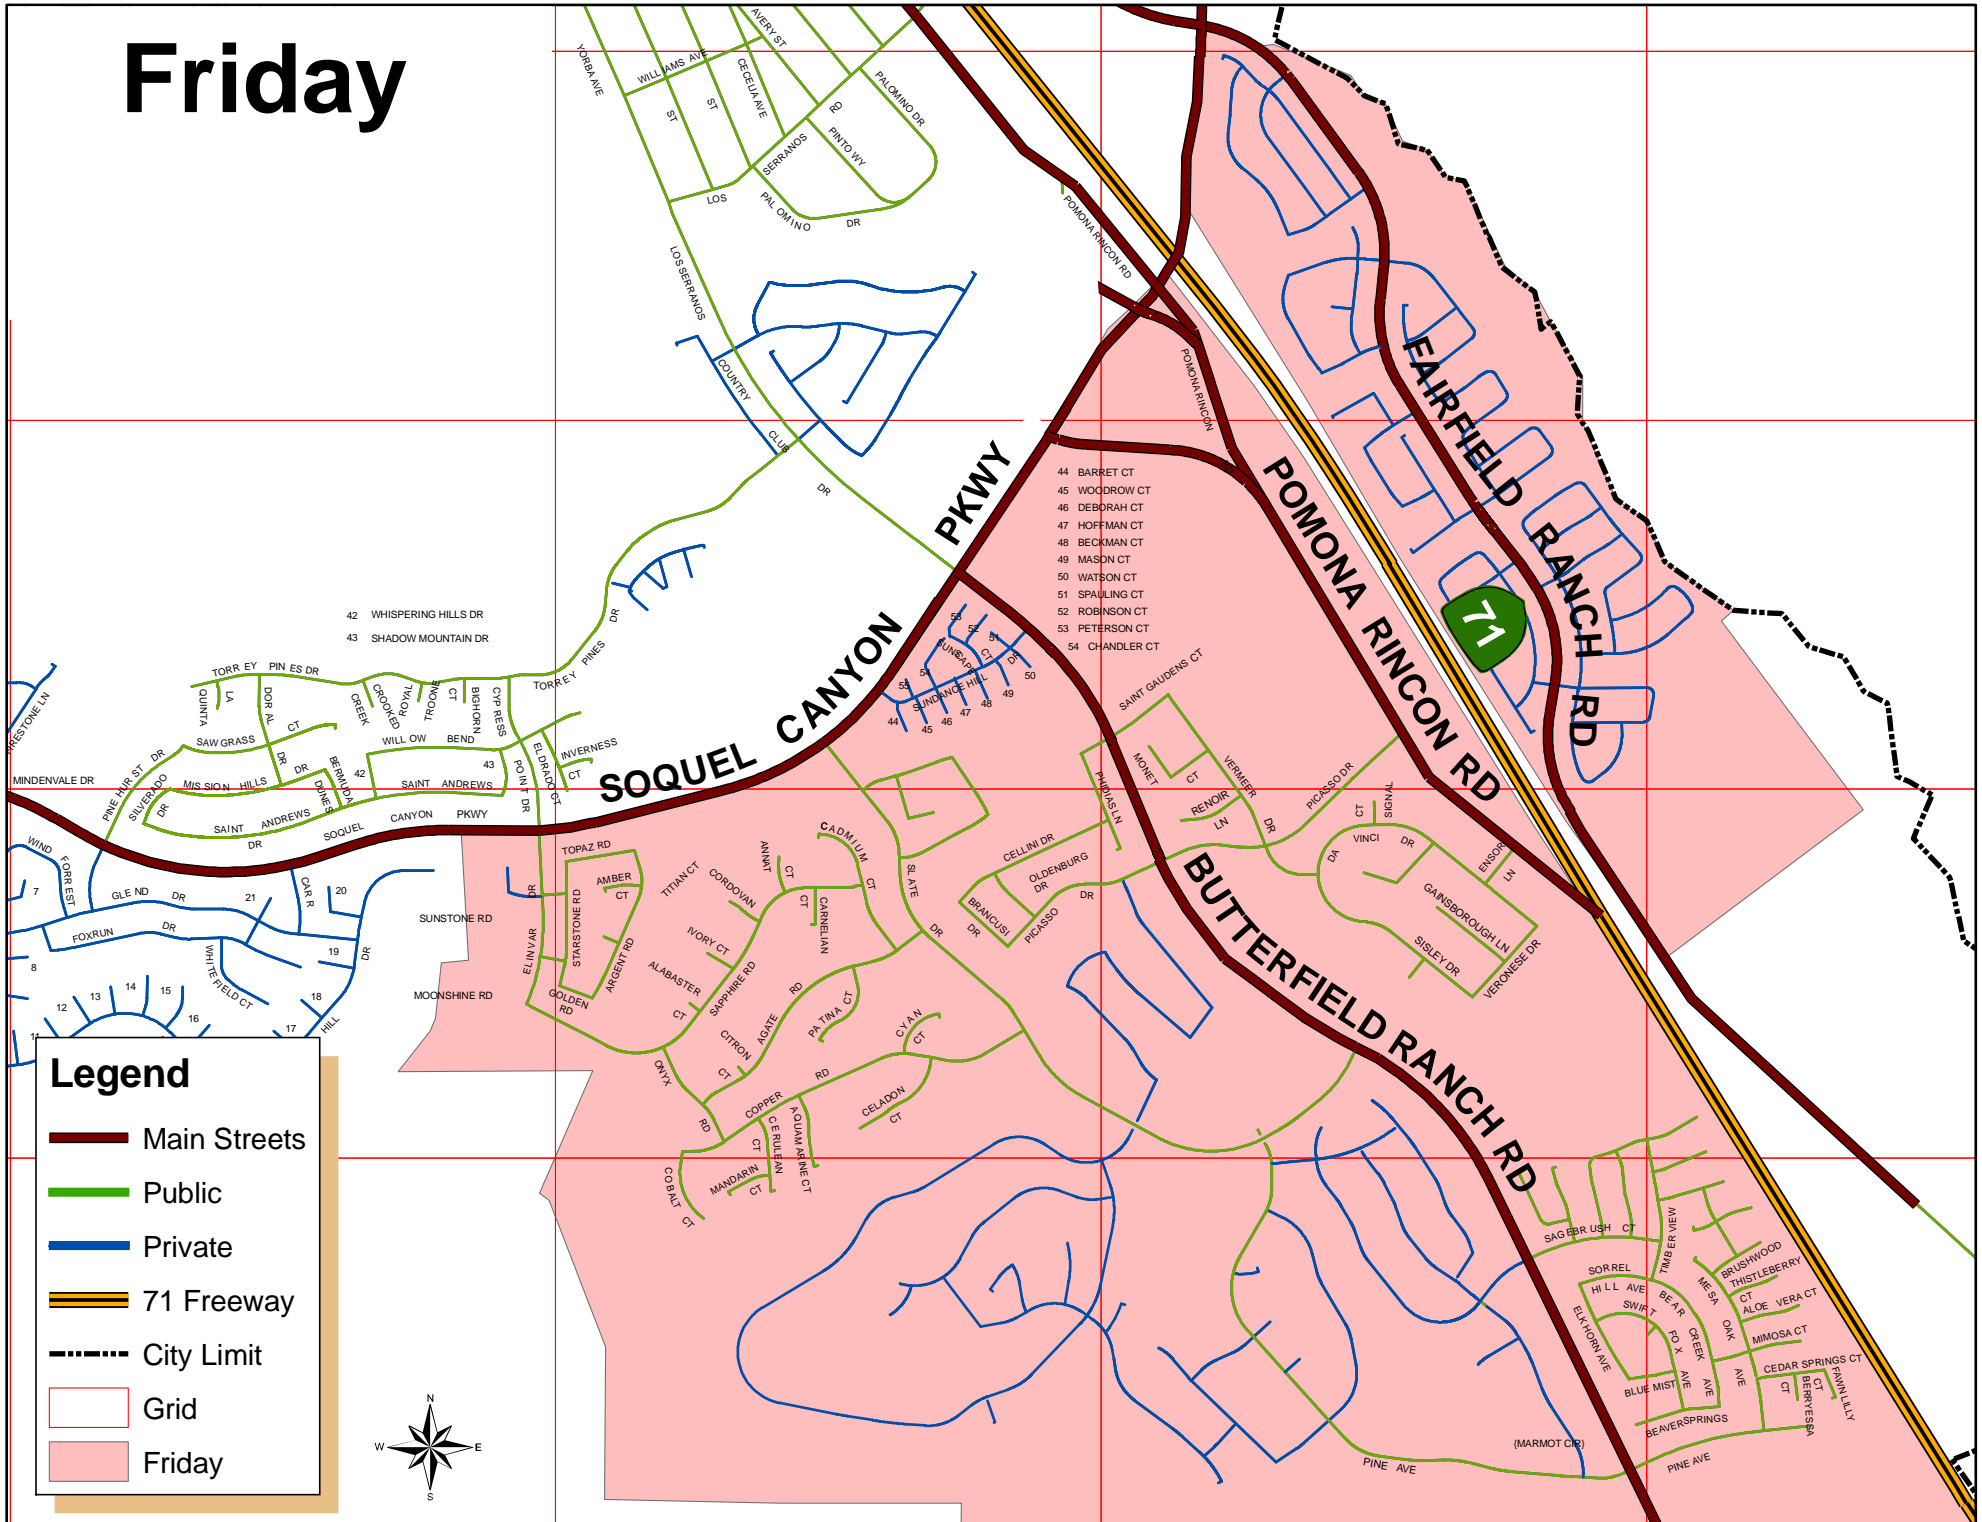

Friday

10

11

12

13

I

J

K

L

- 44 BARRET CT
- 45 WOODROW CT
- 46 DEBORAH CT
- 47 HOFFMAN CT
- 48 BECKMAN CT
- 49 MASON CT
- 50 WATSON CT
- 51 SPAULLING CT
- 52 ROBINSON CT
- 53 PETERSON CT
- 54 CHANDLER CT

Legend

- Main Streets
- Public
- Private
- 71 Freeway
- City Limit
- Grid
- Friday