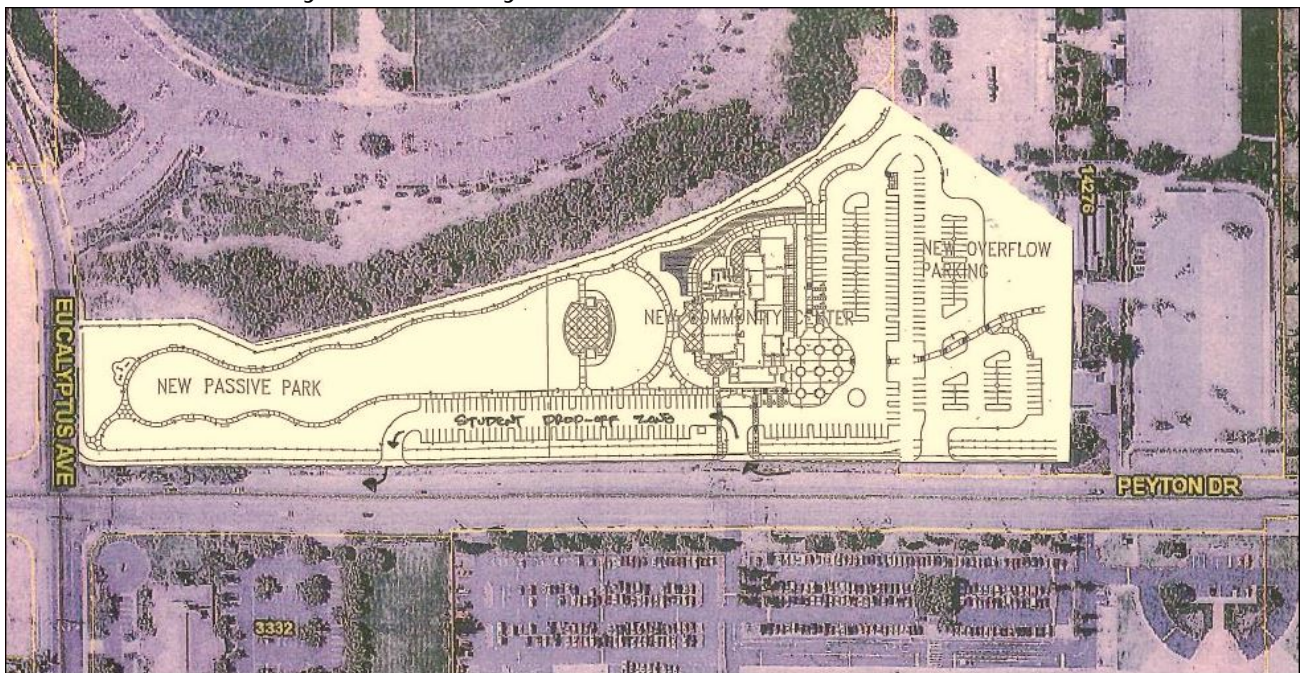

Chino Hills, CA – The Chino Hills Community Center parking lot at 14250 Peyton Drive may be used for Ayala High School student drop-off. Motorists will be required to enter the parking lot at Bulldog Way, then turn left to the southern parking lot before dropping off students. Staff will provide direction to motorists during the first few weeks of school. All motorists must exit south on Peyton Drive, no exceptions. Safety will be enhanced if motorists follow this one-way traffic flow during drop-off and pick-up periods. Student drop off is not allowed anywhere on Peyton Drive.